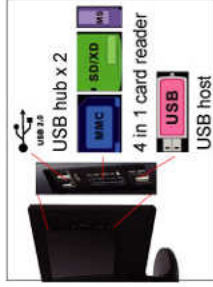

AOC

LCD Monitor 2230Fm

Features:

Digital Media Player Engine

Play multimedia (video, music and photo) without a PC.
Supports SD/XD, MMC, MC, USB input.

Remote Control